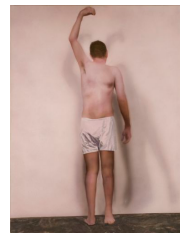

1.

“Fight,” 2008

Polymer emulsion and oil paint on honeycomb panel

76.2 x 57.2 cm (30 x 22.5 inches)

RF-01

2.

“In the Studio”, 2007

Polymer emulsion and oil paint on honeycomb panel

76.2 x 57.2 cm (30 x 22.5 inches)

RF-04

3.

“Protest”, 2008

Polymer emulsion and oil paint on honeycomb panel

76.2 x 57.2 cm (30 x 22.5 inches)

RF-31

4.