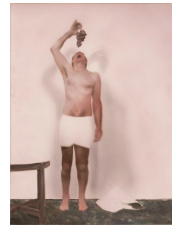

13.

“Standing with Newspaper”, 2007
Polymer emulsion and oil on panel
40.6 x 30.5 cm (16 x 12 inches)
RF-11

14.

“Small Bacchus”, 2007
Polymer emulsion, oil paint and pencil on panel
40.6 x 30.5 cm (16 x 12 inches)
RF-17