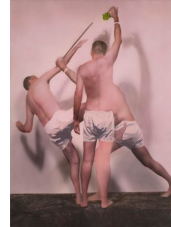

1.

“Fight,” 2008

Polymer emulsion and oil paint on honeycomb panel

76.2 x 57.2 cm (30 x 22.5 inches)

RF-01

2.

“In the Studio”, 2007

Polymer emulsion and oil paint on honeycomb panel