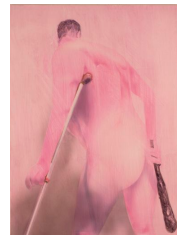

15.

“Turning Figure”, 2010
Polymer emulsion and oil on panel
40.6 x 30.5 cm (16 x 12 inches)
RF-37

16.

“Newspaper”, 2009
Polymer emulsion and oil on panel
40.6 x 30.5 cm (16 x 12 inches)
RF-16

17.

“Small Hercules”, 2010
Polymer emulsion on panel
40.6 x 30.5 cm (16 x 12 inches)
RF-33