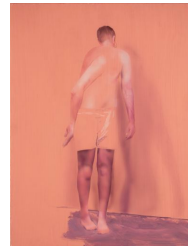

15.

“Turning Figure”, 2010
Polymer emulsion and oil on panel
40.6 x 30.5 cm (16 x 12 inches)
RF-37