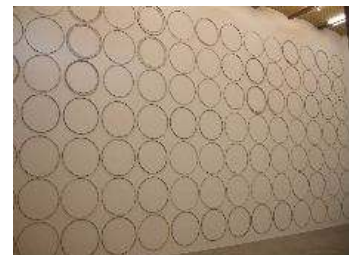

3.

“Bugs”

2008

acrylic on wood (950 pieces), metal springs (950 pieces)

each size:

acrylic on wood: 1.5 x 13 x 1 cm

metal springs: 1 x 2 x 1 cm

installed : H 372 x W 745 cm (variable)

4.

“rings (288)”

2008

acrylic and metal springs on wood (288 pieces),

metal - holder

each size:  $\phi$  28 cm (approx.)

installed : H 128 x W 620 x D 6 cm (variable)

5.

“Rings (109 / 98)”

2008

acrylic and metal springs on wood (109 pieces),

each size:  $\phi$  72 cm (approx.)

installed : H 525 x W 1050 cm (variable)

6.(Not exhibited)

“Rings ”

2008